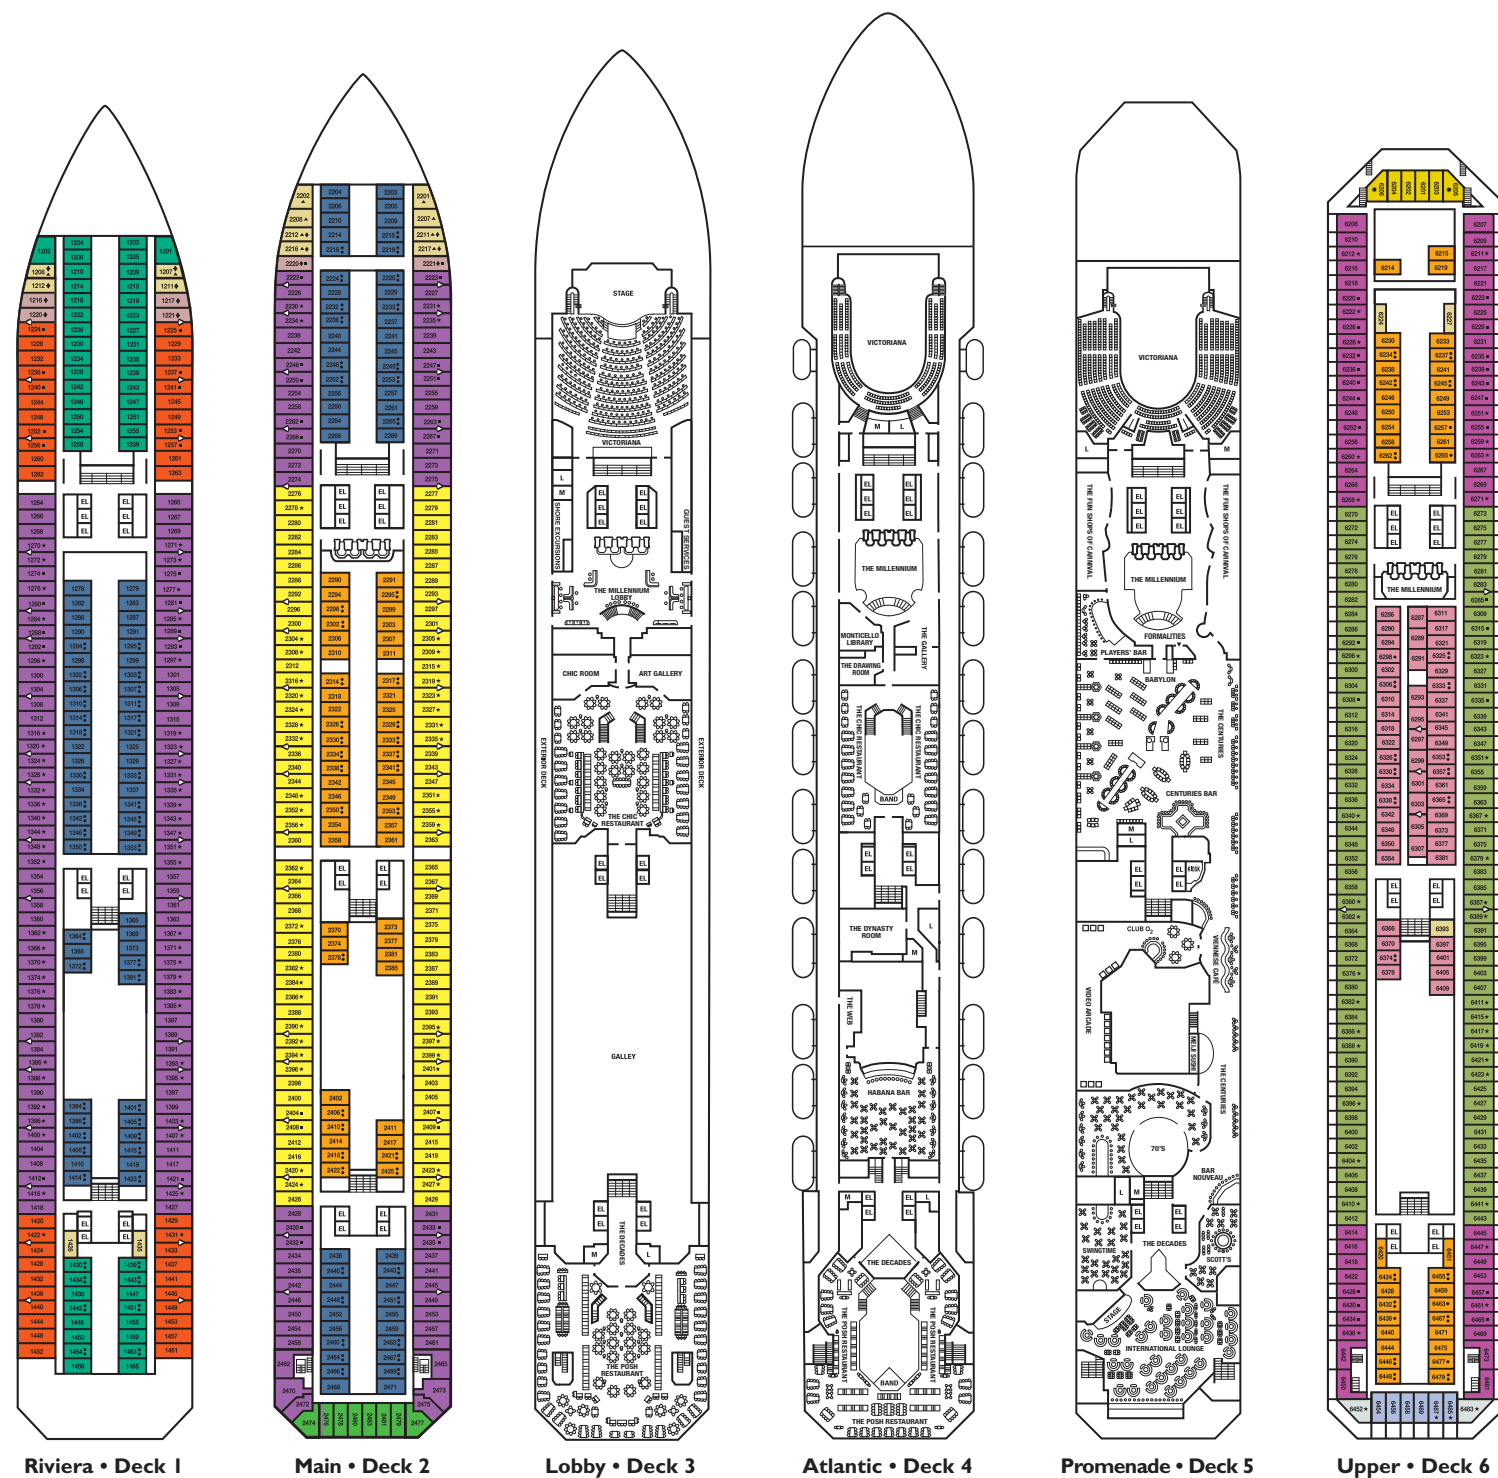

Interior Stateroom

Ocean View Stateroom

CARNIVAL FREEDOM®

Riviera • Deck 1

Main • Deck 2