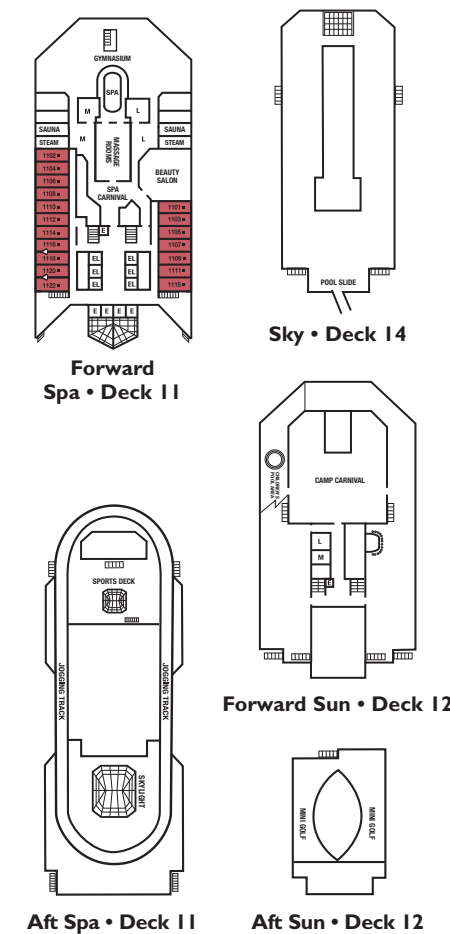

Sky • Deck 14

Forward Spa • Deck 11

Forward Sun • Deck 12

Aft Sun • Deck 12

Choosing your home at sea.

You have a choice of five types of accommodations, as shown to the right. Plus, you can choose the location that best suits your needs. Depending on your preference, you can be on a higher deck, closer to the pool area, more conveniently located to your dining room, steps away from the duty-free shops or — if you're a parent — nearer to the children's facilities. The price to upgrade to a higher deck is surprisingly affordable. We also have connecting staterooms for families and groups of friends.

1. Categories:
2. 4A 4B 4C 4D 4E 4F 4G
   - 1A (not pictured): Feature upper and lower beds

1. Categories:
2. 6A 6B 6C 6D
   - 5A (not pictured): Feature two portholes instead of a picture window
   - 6E (not pictured): Family staterooms feature floor-to-ceiling windows

1. Categories:
2. 8A 8B 8C 8D 8E 8G
   - 9A (not pictured): Various configurations

1. Category:
2. 11

Penthouse Suite

1. Category:
2. 12